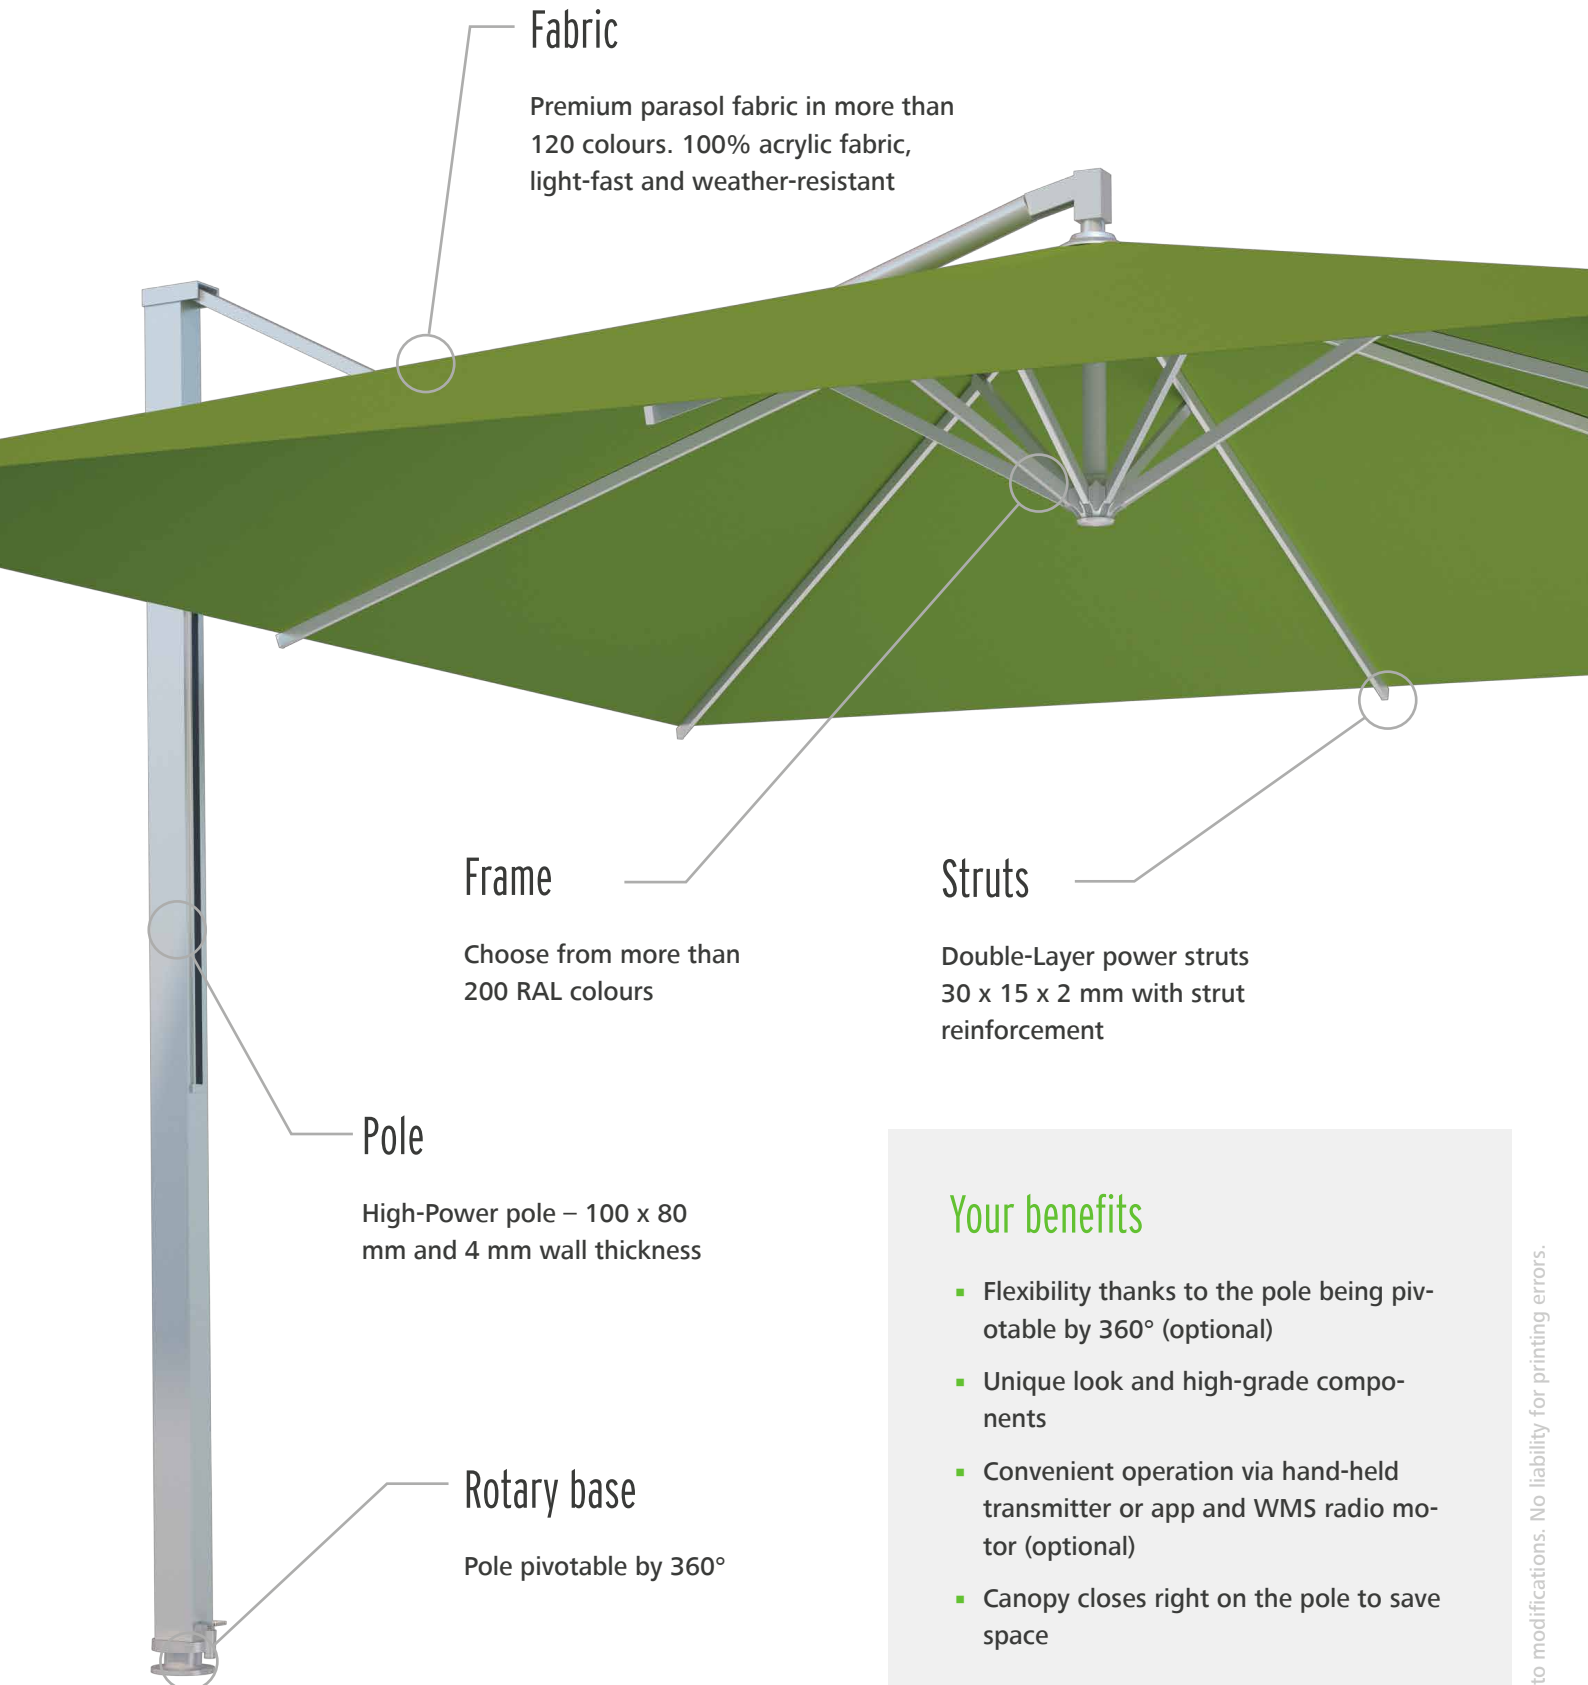

SCALA

Max. size
4 x 4 m

The elegant Scala cantilever parasol allows for extra flexibility and convenience, thanks to its integrated rotary base and the optional WMS radio motor. With a span of 4 m and its modern design, the Scala is a real eye-catcher on any patio.

Fabric

Premium parasol fabric in more than 120 colours. 100% acrylic fabric, light-fast and weather-resistant

Frame

Choose from more than 200 RAL colours

Pole

High-Power pole – 100 x 80 mm and 4 mm wall thickness

Rotary base

Pole pivotable by 360°

Struts

Double-Layer power struts
30 x 15 x 2 mm with strut reinforcement

Your benefits

- Flexibility thanks to the pole being pivotable by 360° (optional)
- Unique look and high-grade components
- Convenient operation via hand-held transmitter or app and WMS radio motor (optional)
- Canopy closes right on the pole to save space