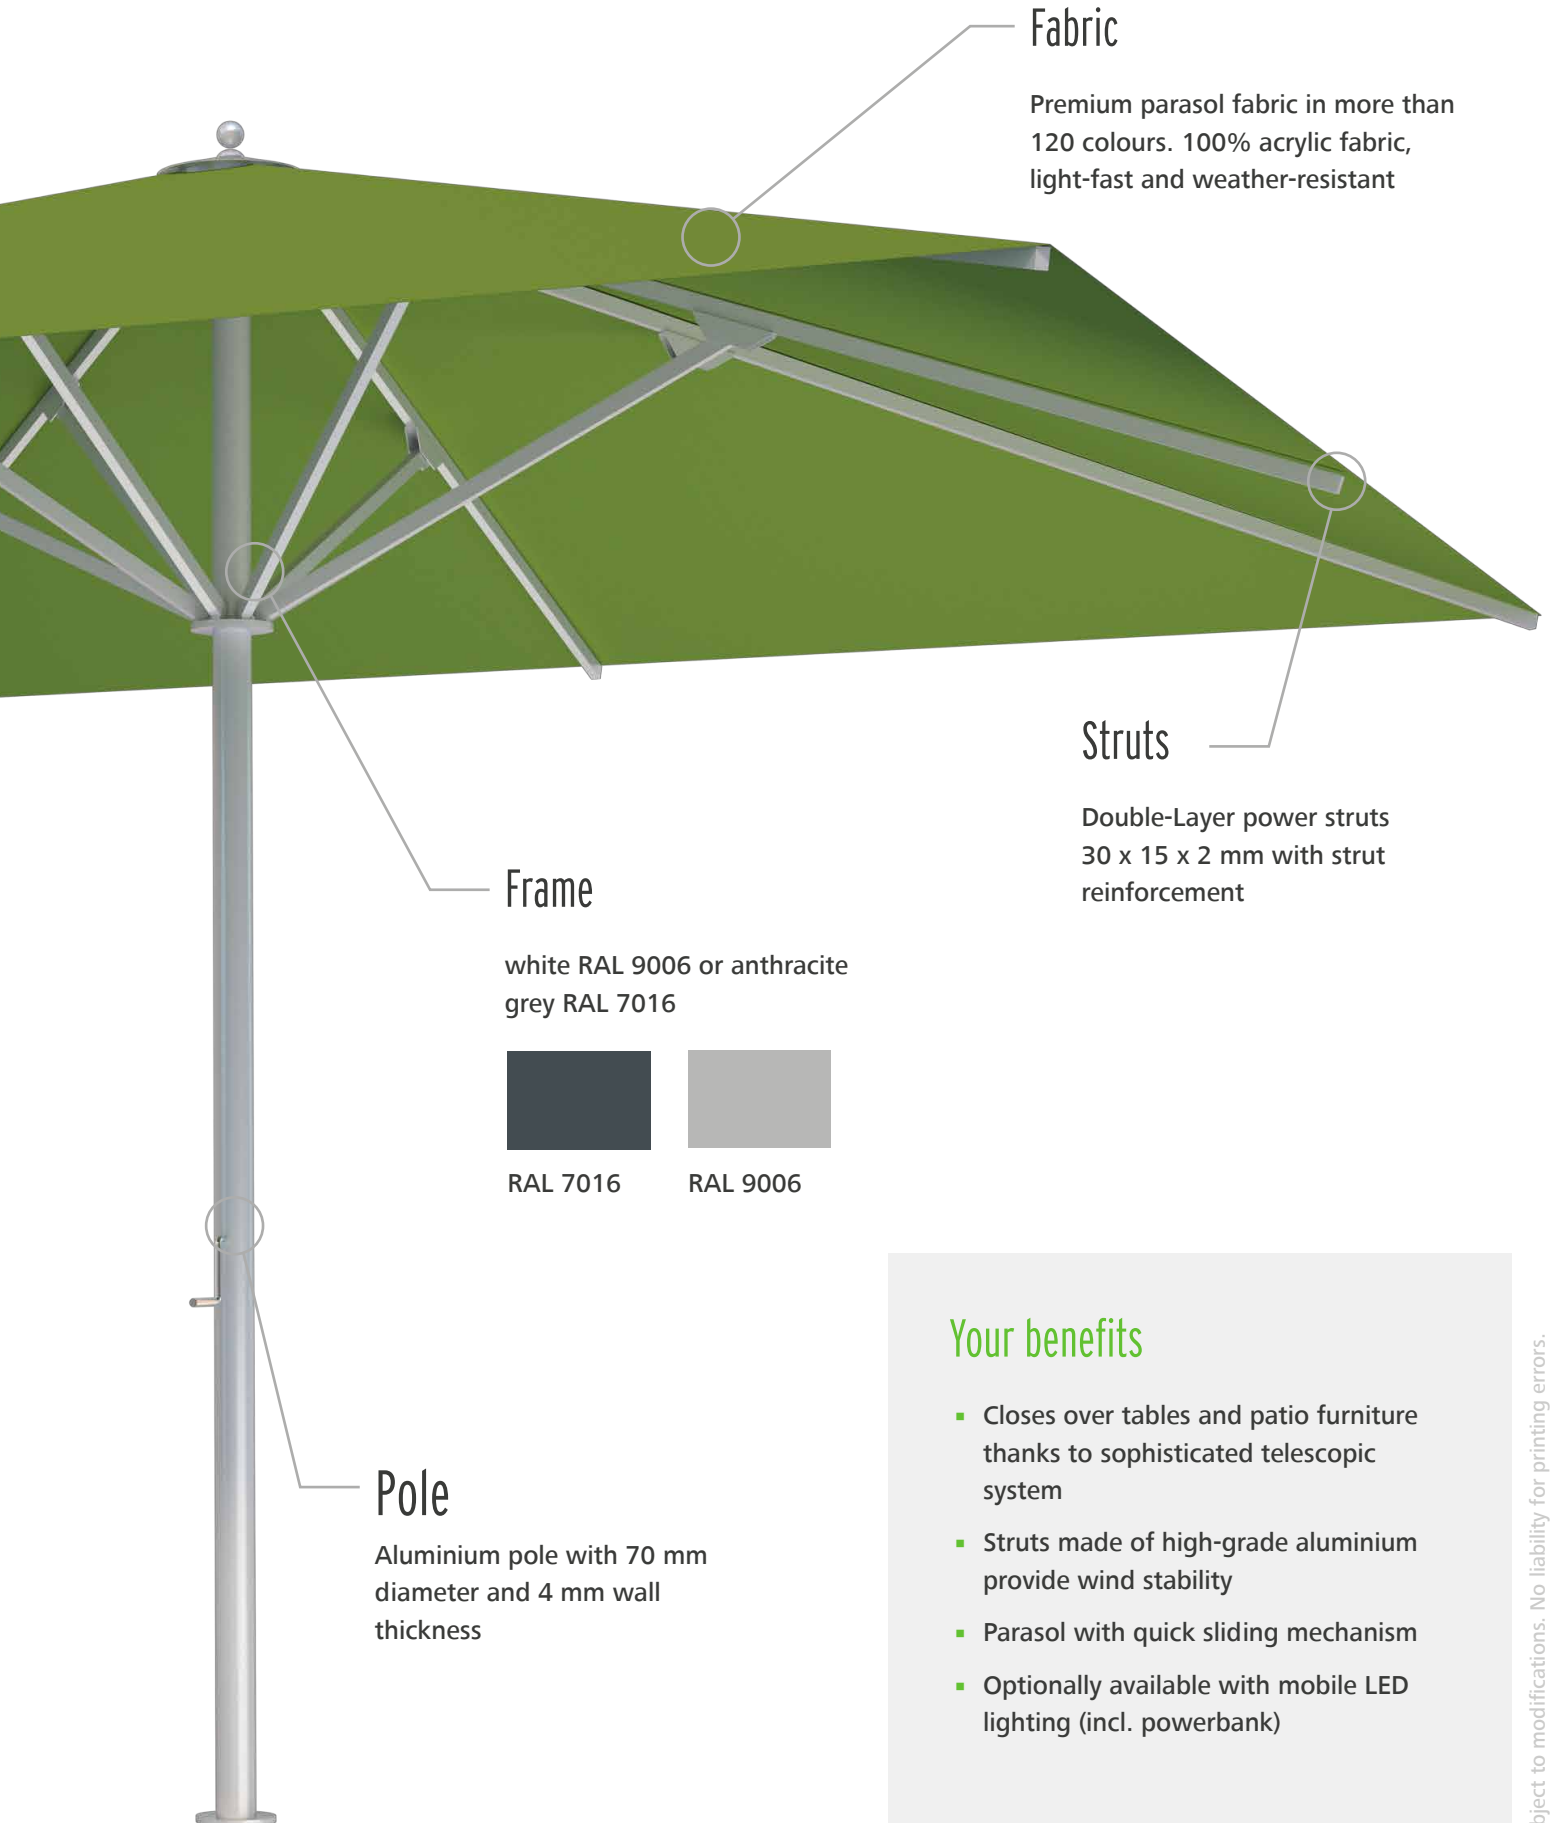

5 YEARS
WARRANTY*

CARAVITA®

Exclusive parasols and sun sails

data sheet parasol Centro

CENTRO

Max. size
5 x 5 m

The Centro central pole parasol is a solid sun shading product for parasol sizes up to 5 m span. Ideally suited to beer gardens and patios in the food service industry.

Fabric

Premium parasol fabric in more than 120 colours. 100% acrylic fabric, light-fast and weather-resistant

Struts

Double-Layer power struts
30 x 15 x 2 mm with strut reinforcement

Frame

white RAL 9006 or anthracite
grey RAL 7016

RAL 7016

RAL 9006

Pole

Aluminium pole with 70 mm diameter and 4 mm wall thickness

Your benefits

- Closes over tables and patio furniture thanks to sophisticated telescopic system
- Struts made of high-grade aluminium provide wind stability
- Parasol with quick sliding mechanism
- Optionally available with mobile LED lighting (incl. powerbank)